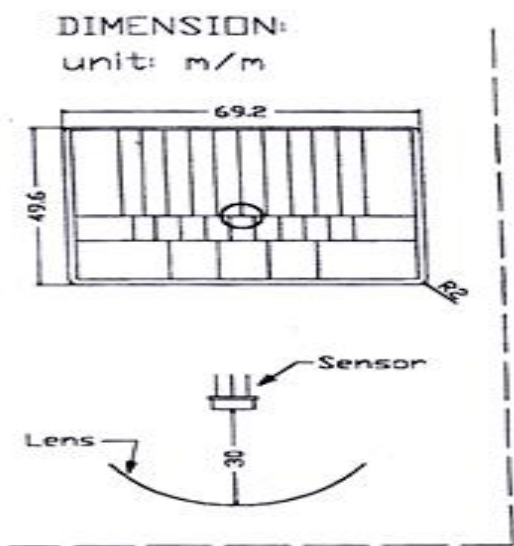

D706

Fresnel Lens

Overall size: 69.2*49.6mm
 Lens size: 65.8*46.5mm
 Focal length: 30mm
 Detectable distance: 28M
 Viewing angle: 114 degree
 Material : HDPE
 Shape: Flat

DIMENSION:

DETECTING AREA: (Unit = meter)