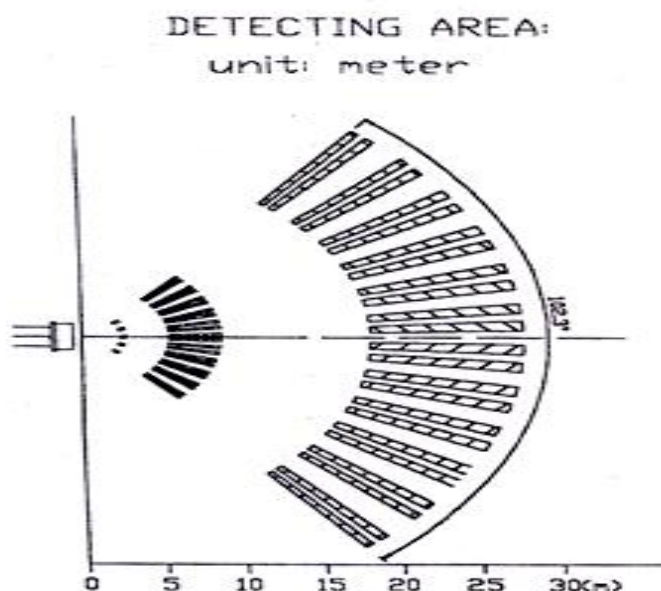

D706

Fresnel Lens

Overall size: 69.2*49.6mm
 Lens size: 65.8*46.5mm
 Focal length: 30mm
 Detectable distance: 28M
 Viewing angle: 114 degree
 Material : HDPE
 Shape: Flat

DIMENSION:

DETECTING AREA: (Unit = meter)