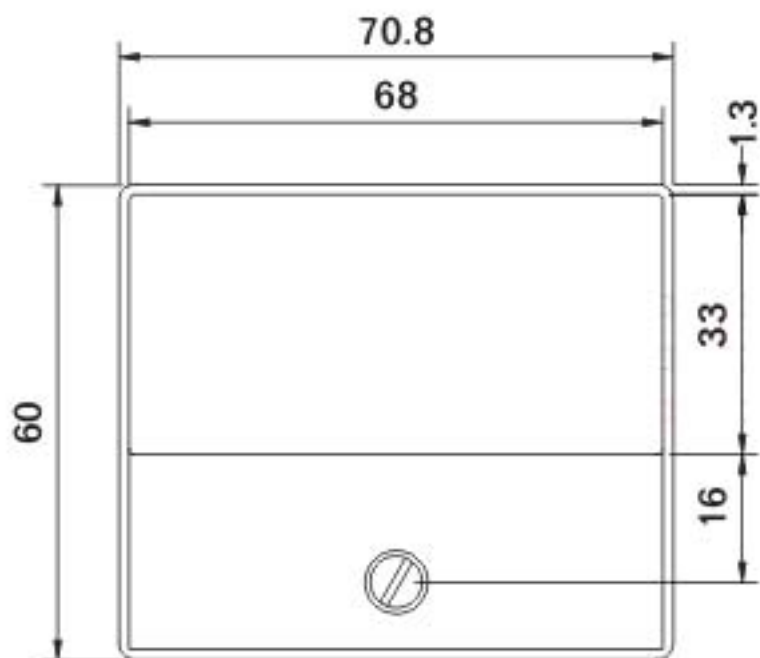

[參考資料]

Model : DE-670(DC) /(AC)  Type

Unit: mm
Dimensions subject to change without notice