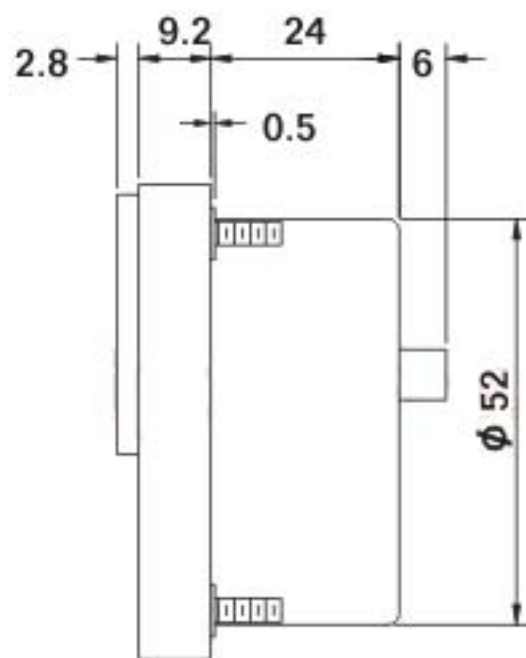

[參考資料]

Model : DE-670(DC) /(AC)  Type

Unit: mm
Dimensions subject to change without notice