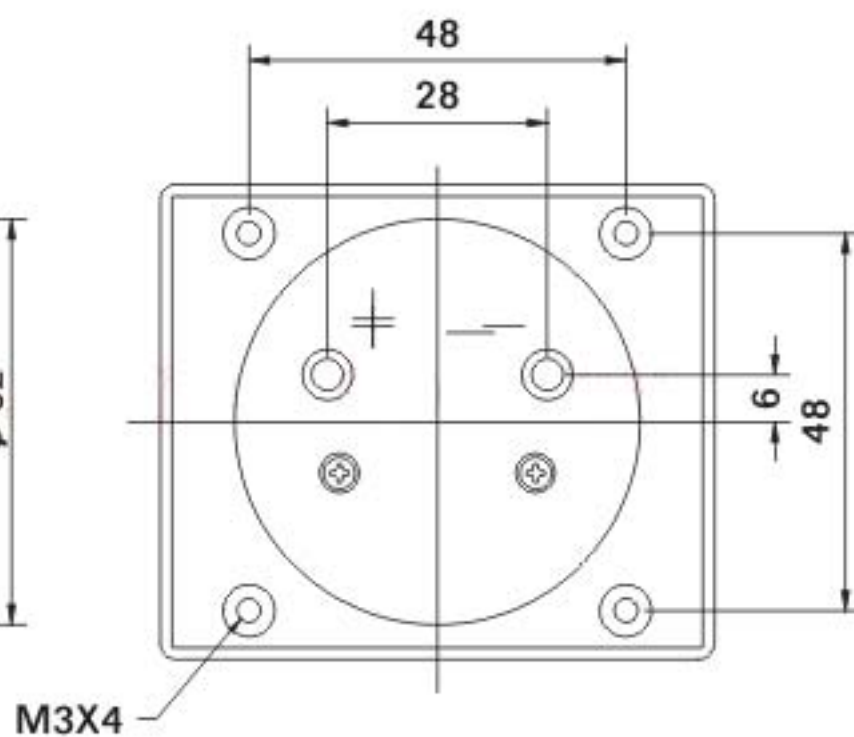

[參考資料]

Model : DE-670(DC) /(AC)  Type

Unit: mm
Dimensions subject to change without notice