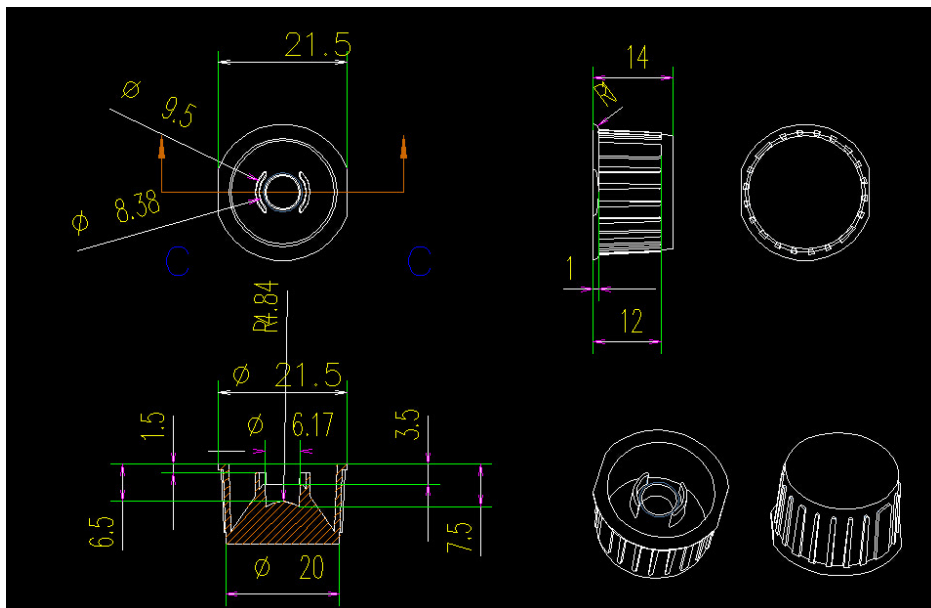

## Descriptions

Models	OEHW2090GF
Specification	φ21.5*14mm
Perspective	90
Wick	1
Material	PMMA
Transmittance	93%
Temperature	-35°C -90°C
Tolerance	±0.3mm
Standard	SGS/ROHS
Surface Treatment	Transparent

## Product Picture and Dimensions

Unit:mm  
Tolerance:±0.3mm