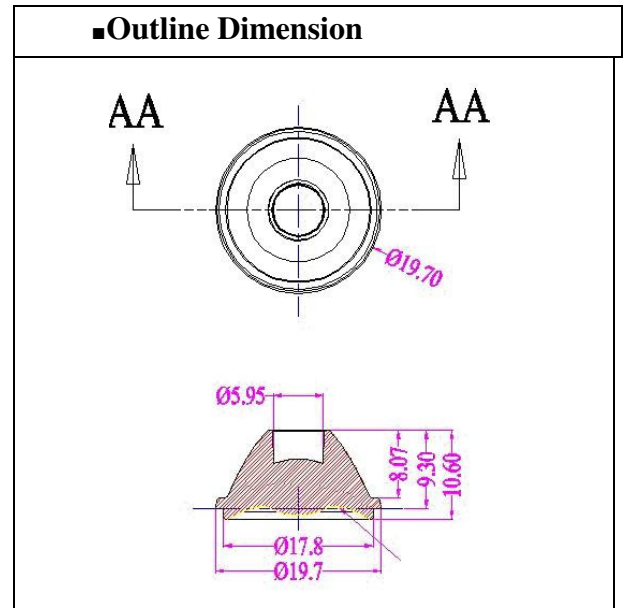

■Features

- 15 ° focusing angle
-
-
-
-

■Applications

- Long range Lighting with small area
-
-
-

■Outline Dimension

■Specification

Item	Value
Transmittance	93%
Material	PMMA
Standard	SGS/ROHS
Temperature	-35°C -90°C
Surface Treatment	Matt

■Photos

■ Beam Pattern
