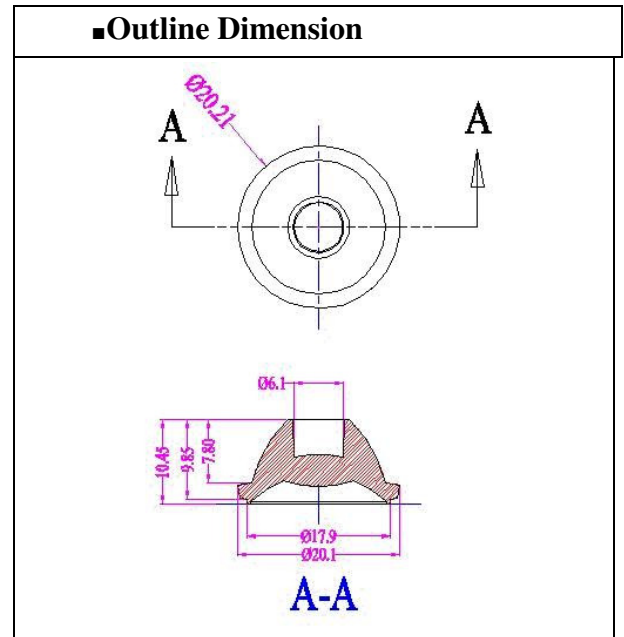

**■Features**

- 45 ° focusing angle
- 
- 
- 
- 

**■Applications**

- Non Long range Lighting with medium area
- 
- 
- 

**■Outline Dimension**

**■Specification**

Item	Value
Transmittance	93%
Material	PMMA
Standard	SGS/ROHS
Temperature	-35°C -90°C
Surface Treatment	Matt

**■Photos**

**■ Beam Pattern**
